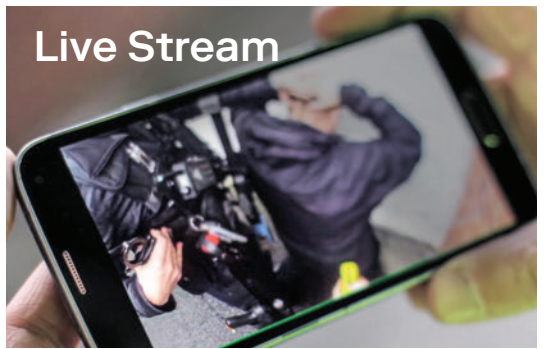

Helmet Mount

Live Stream

Leading the way

Reveal has been making award-winning, smart, efficient and secure body worn video systems for over a decade. With customers in more than 40 countries, our commitment has been to lead the way through collaboration and innovation.

The D-Series & K-Series are built on the same fundamental philosophies but with its host of new features, it is best in its class across video quality, battery life, functionality and ease of use.