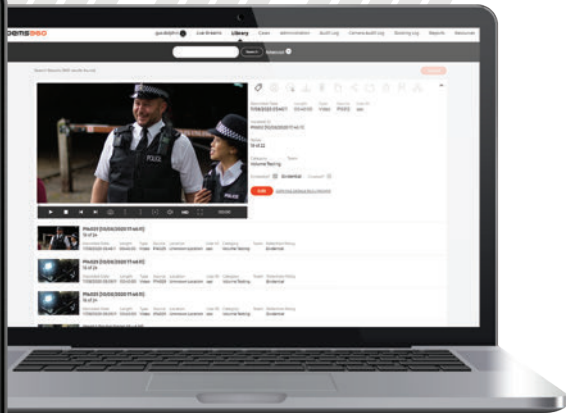

Welcome K-Series

AI Enabled

Intelligently reactive to the environment, through sound, movement and vision.

Touch Screen

Touch Screen, camera interface. Playback, add notes, incident ID, Playback, Mark as Important or Cloak.

+ D-Series Features

+ all the great features from our D-Series range.